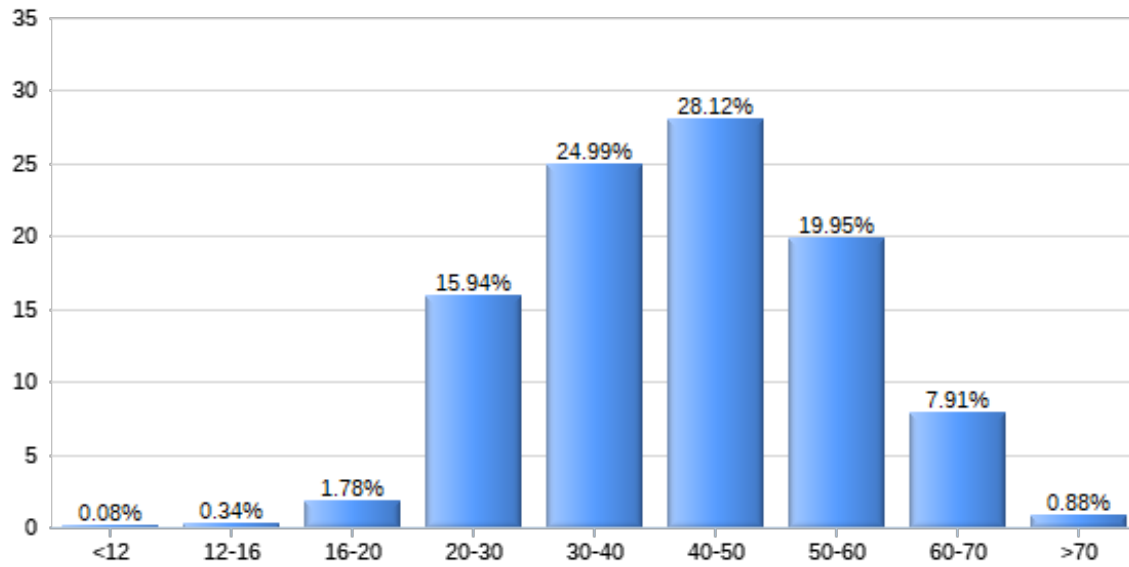

EAC-BS

Age Distribution

Age Sets	Total
<12	37
12-16	157
16-20	817
20-30	7,297
30-40	11,443
40-50	12,872
50-60	9,134
60-70	3,623
>70	403