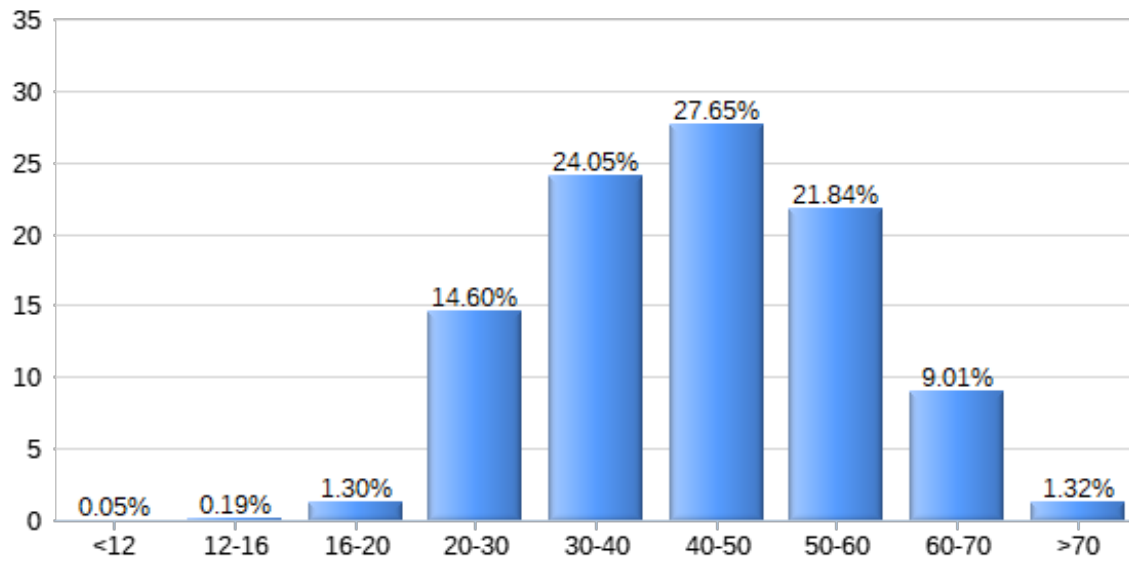

EAC-BS

Age Distribution

Age Sets	Total
<12	32
12-16	121
16-20	845
20-30	9,507
30-40	15,658
40-50	18,003
50-60	14,219
60-70	5,870
>70	861